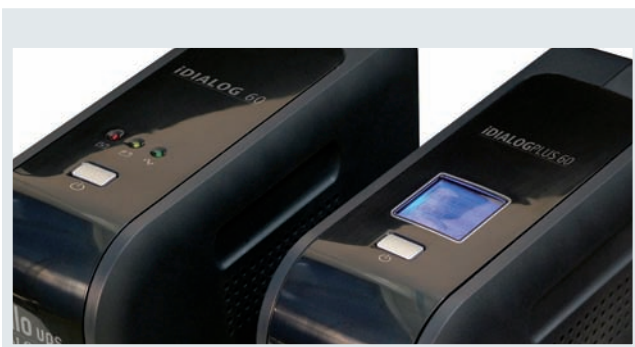

PERSONAL
COMPUTERS

SMALL
COMPUTERS
NETWORK

iDialog / iDialog Plus

400-800 VA / 400-1600 VA single-phase

iDialog / iDialog Plus 400-800 VA / 400-1600 VA

The iDialog UPS has been designed to protect PCs and critical peripherals in home and small office environments. iDialog is easy to install and provides powerful, economic protection for:

CHARACTERISTICS

- Maximum power protection with PowerShield³ UPS monitoring and shutdown software available for free download from our website www.riello-ups.com
- Suitable for installation on PCs running Windows 2008, Vista, 2003, XP; Linux, Mac OSX and the Sun Solaris operating system.
- Compact dimensions and ergonomic design: iDialog can be placed on a desk top or other convenient location, with easy to access connections and informative front panel.

- Front panel LCD display (Plus version only) providing status, load and battery information and LEDs (standard version).
- Silent running: iDialog can be used to protect other sensitive electronic devices including Home Cinemas, CD Writers, DVD players, Satellite and Digital Terrestrial receivers.