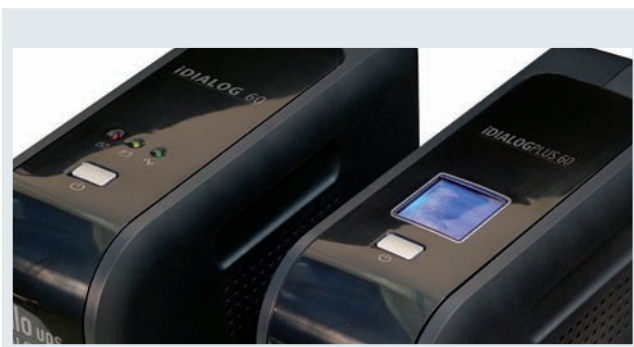

PERSONAL
COMPUTERS

SMALL
COMPUTERS
NETWORK

iDialog / iDialog Plus

400-800 VA / 400-1600 VA single-phase

iDialog / iDialog Plus 400-800 VA / 400-1600 VA

The iDialog UPS has been designed to protect PCs and critical peripherals in home and small office environments. iDialog is easy to install and provides powerful, economic protection for:

CHARACTERISTICS

- Maximum power protection with PowerShield³ UPS monitoring and shutdown software available for free download from our website www.riello-ups.com
- Suitable for installation on PCs running Windows 2008, Vista, 2003, XP; Linux, Mac OSX and the Sun Solaris operating system.
- Compact dimensions and ergonomic design: iDialog can be placed on a desk top or other convenient location, with easy to access connections and informative front panel.

- Front panel LCD display (Plus version only) providing status, load and battery information and LEDs (standard version).
- Silent running: iDialog can be used to protect other sensitive electronic devices including Home Cinemas, CD Writers, DVD players, Satellite and Digital Terrestrial receivers.